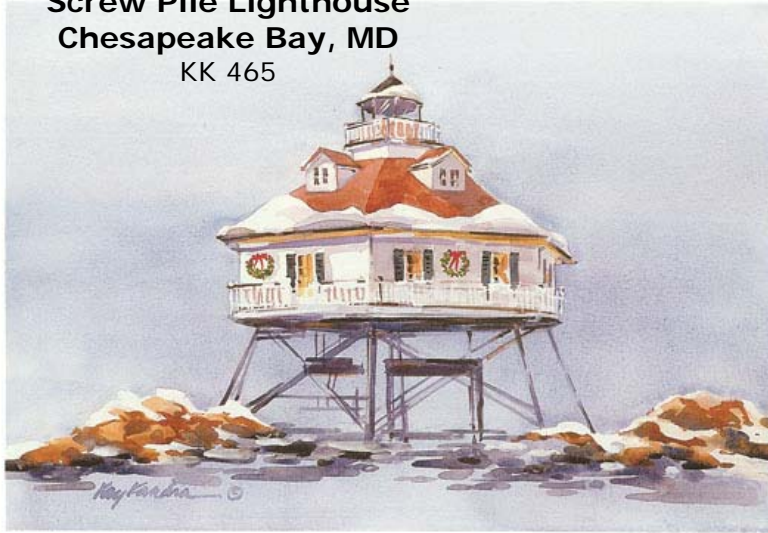

Screw Pile Lighthouse
Chesapeake Bay, MD
KK 465

Piney Point Lighthouse
Potomac River, Maryland